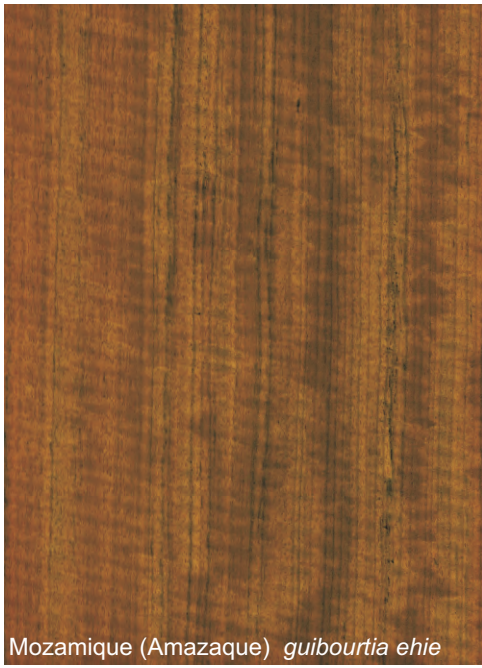

Birchland Plywood-Veneer Limited

*Real*tec

New Figured Genuine Wood Veneers

Mozambique (Amazaque) *guibourtia ehie*

Koa *acacia koa*

Anigre *aningeria spp.*

Maple *acer saccharum*

R *Realtec* veneers are natural veneers, embossed with figure. The effect produces a flawless resemblance to natural figure, which remains consistent throughout large sequences of veneers.

Makore *tieghemella heckelii*